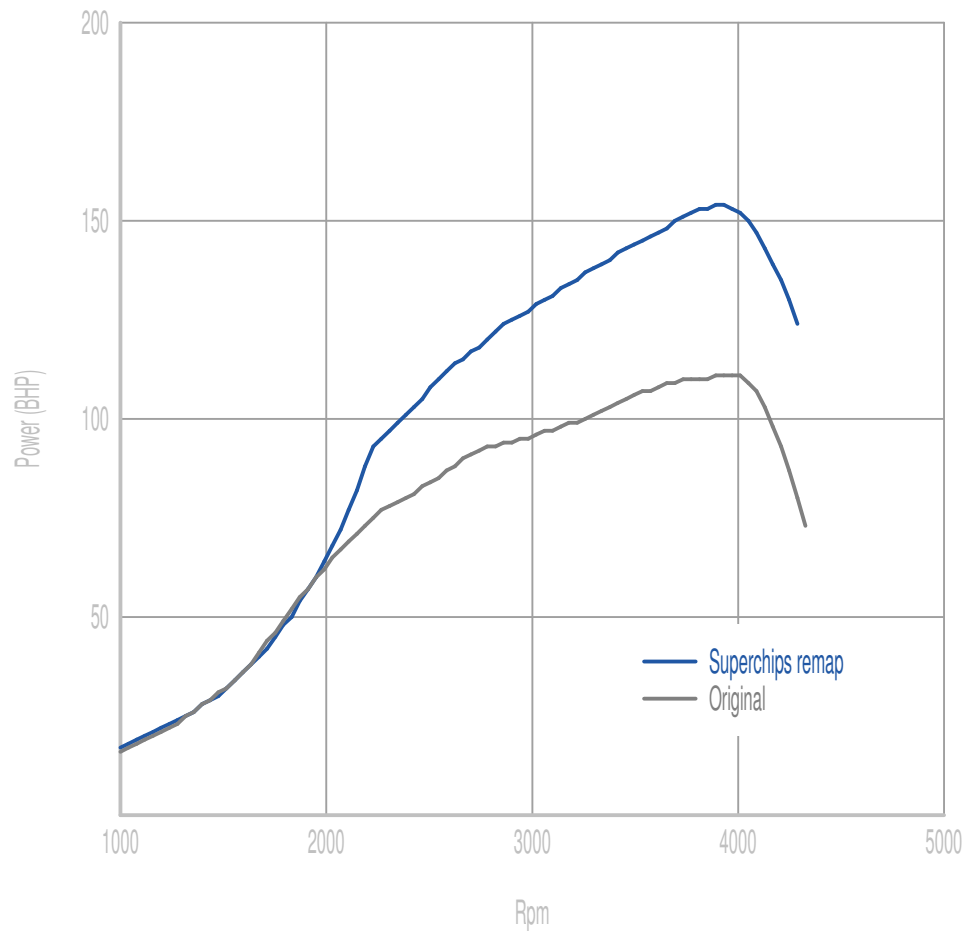

**Power**

**43 BHP increase @ 3779 Rpm**

Superchips remap Max 154 BHP @ 3905 Rpm

Original Max 111 BHP @ 3976 Rpm

**Torque**

**81 Nm increase @ 3228 Rpm**

Superchips remap Max 310 Nm @ 2564 Rpm

Original Max 244 Nm @ 2243 Rpm