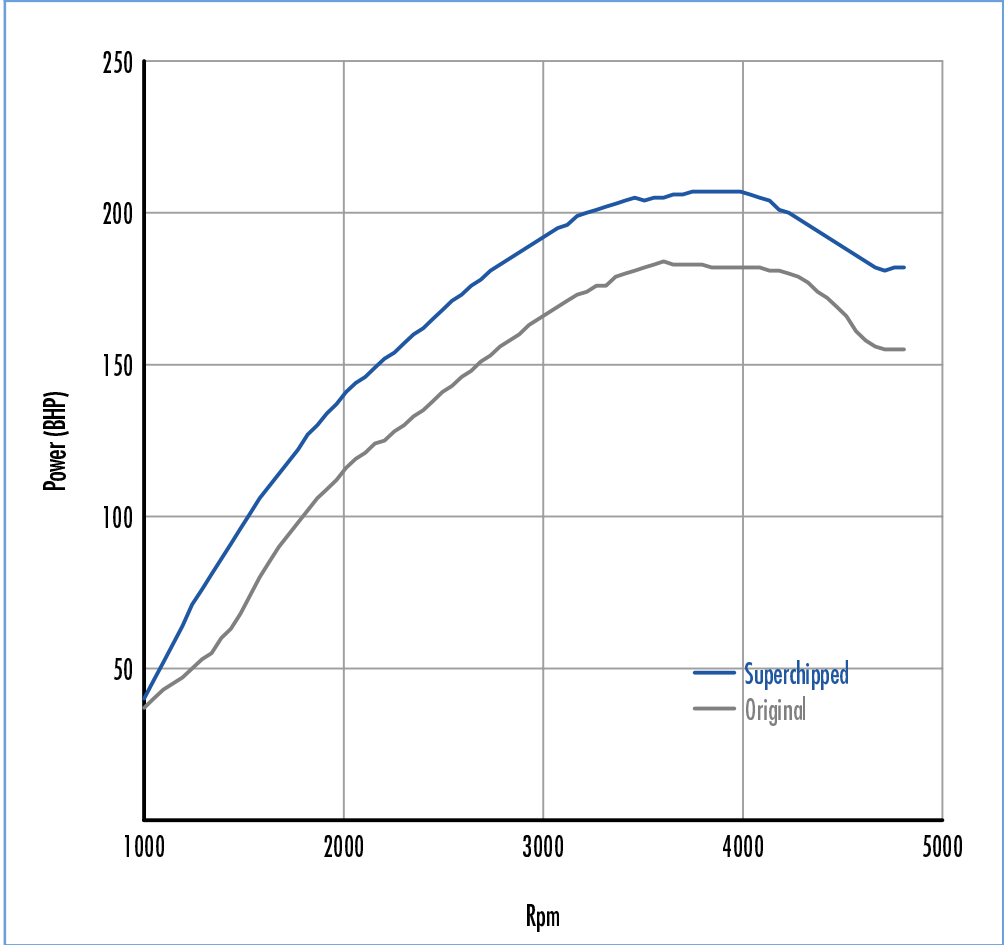

Power **28 BHP increase @ 2610 Rpm**

Superchipped Max 207 BHP @ 3963 Rpm
Original Max 184 BHP @ 3576 Rpm

Torque **136 Nm increase @ 1450 Rpm**

Superchipped Max 505 Nm @ 1885 Rpm
Original Max 416 Nm @ 1981 Rpm