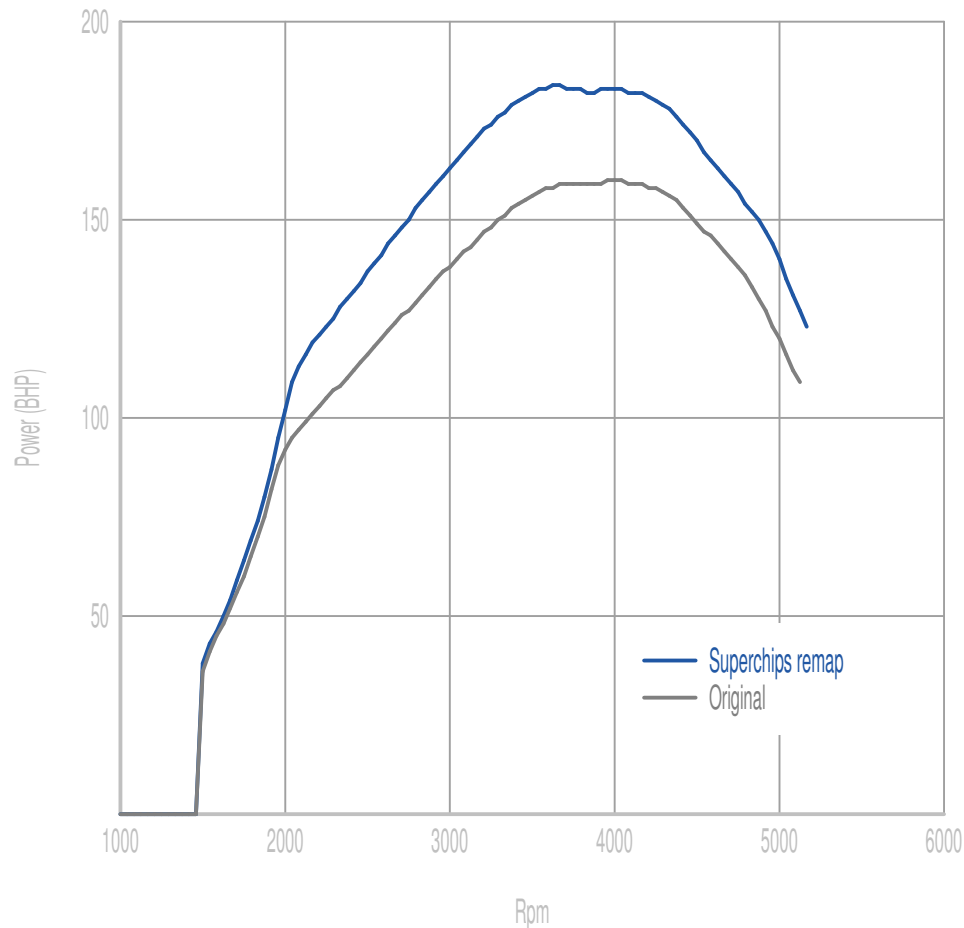

## Power

**26 BHP increase @ 3096 Rpm**

Superchips remap Max 184 BHP @ 3640 Rpm

Original Max 160 BHP @ 4017 Rpm

## Torque

**62 Nm increase @ 2301 Rpm**

Superchips remap Max 395 Nm @ 2134 Rpm

Original Max 336 Nm @ 2008 Rpm