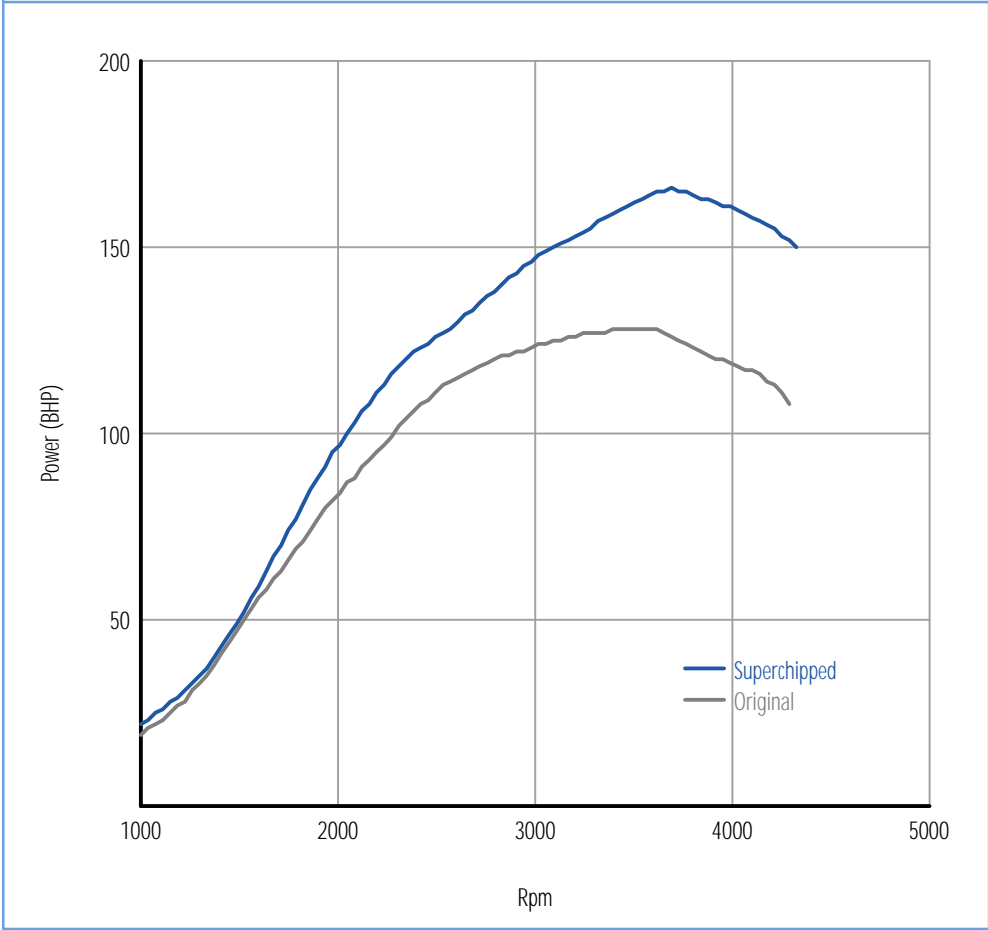

*Power* 44 BHP increase @ 4259 Rpm

Superchipped Max 166 BHP @ 3661 Rpm  
Original Max 128 BHP @ 3571 Rpm

*Torque* 69 Nm increase @ 3512 Rpm

Superchipped Max 368 Nm @ 2316 Rpm  
Original Max 322 Nm @ 2380 Rpm