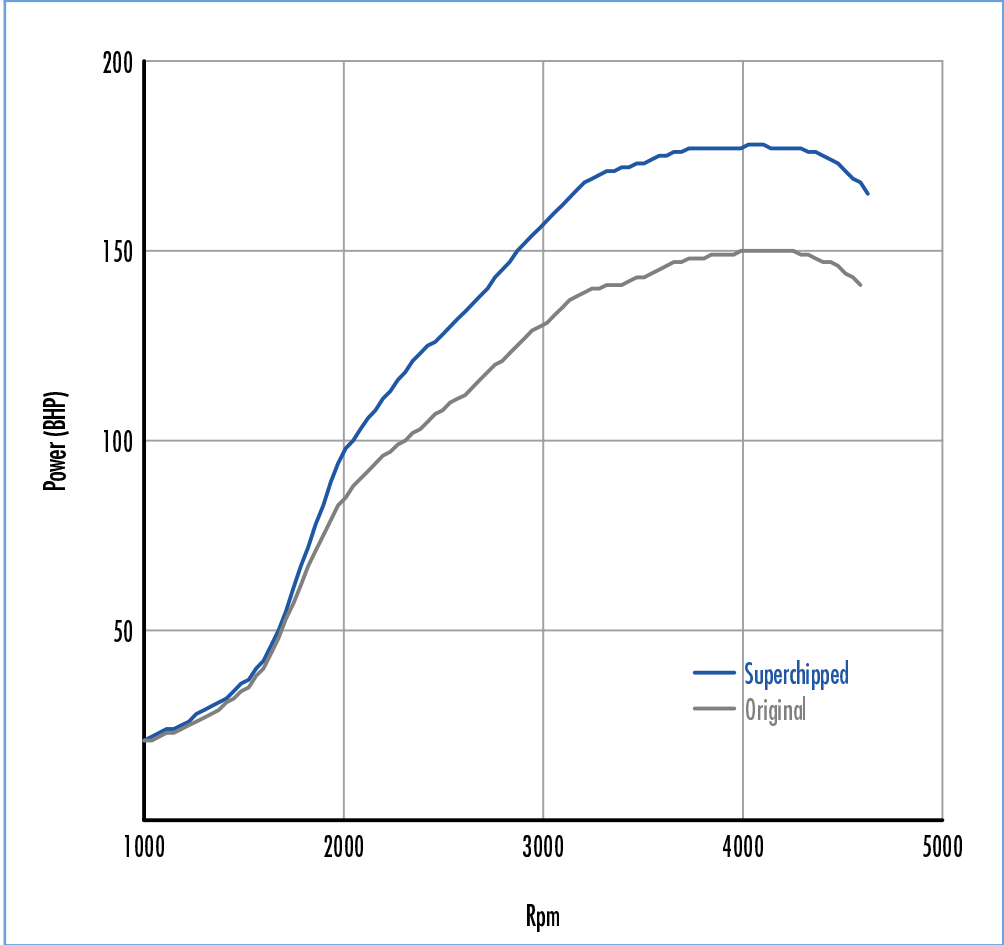

Power **31 BHP increase @ 3378 Rpm**

Superchipped Max 178 BHP @ 4091 Rpm
Original Max 150 BHP @ 4254 Rpm

Torque **66 Nm increase @ 3265 Rpm**

Superchipped Max 374 Nm @ 2852 Rpm
Original Max 311 Nm @ 2146 Rpm