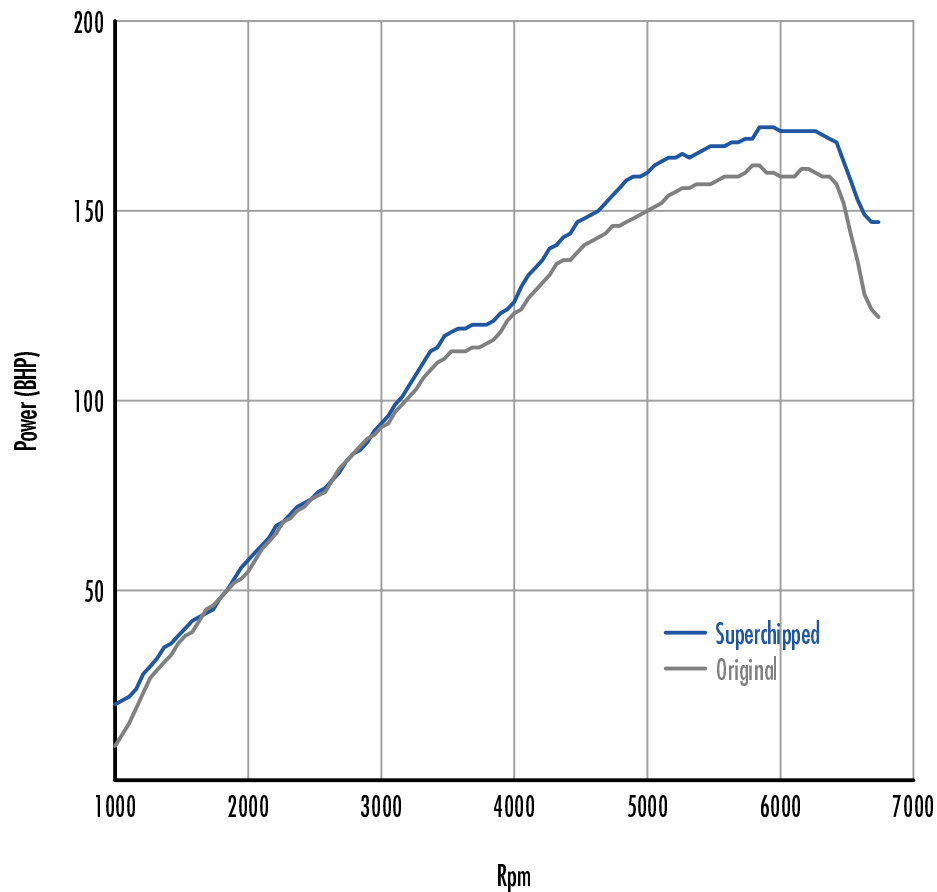

**Power**

**16 BHP increase @ 6562 Rpm**

Superchipped Max 172 BHP @ 5932 Rpm

Original Max 162 BHP @ 5827 Rpm

**Torque**

**16 Nm increase @ 4830 Rpm**

Superchipped Max 240 Nm @ 3465 Rpm

Original Max 229 Nm @ 3412 Rpm