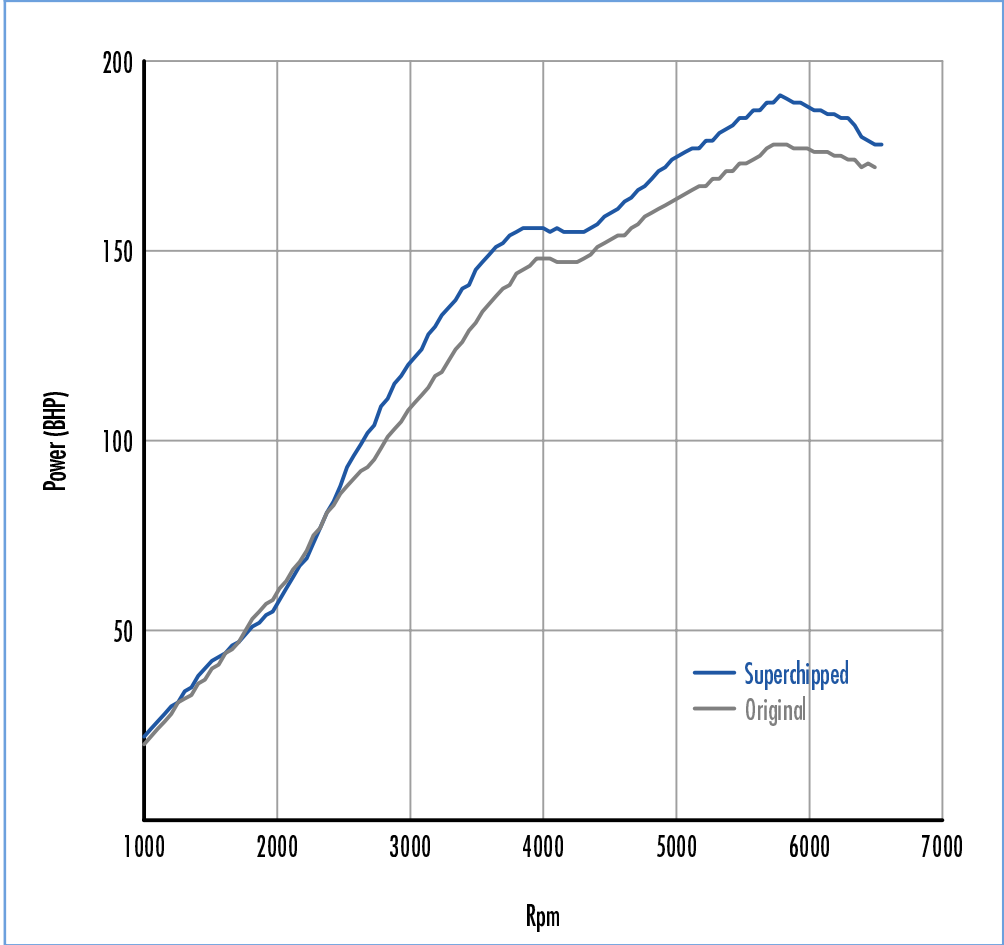

**Power**      **13 BHP increase @ 5540 Rpm**

Superchipped Max 191 BHP @ 5744 Rpm  
Original Max 178 BHP @ 5795 Rpm

**Torque**      **33 Nm increase @ 3202 Rpm**

Superchipped Max 298 Nm @ 3456 Rpm  
Original Max 272 Nm @ 3761 Rpm