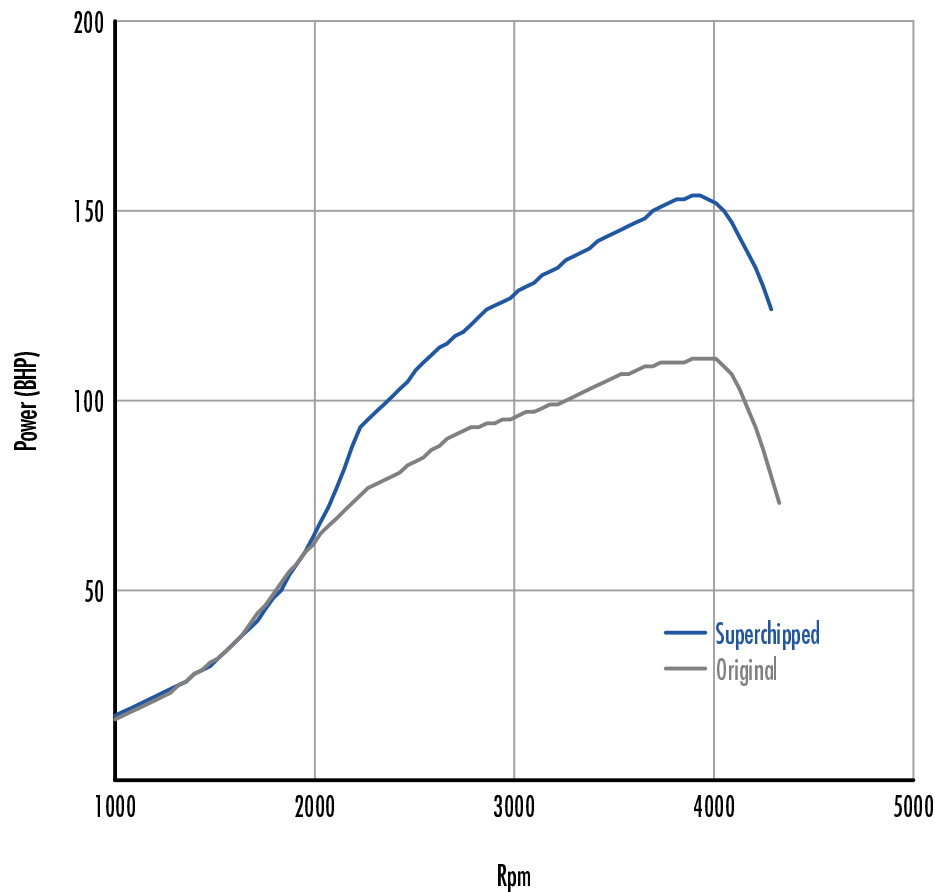

Power

43 BHP increase @ 3779 Rpm

Superchipped Max 154 BHP @ 3905 Rpm

Original Max 111 BHP @ 3976 Rpm

Torque

81 Nm increase @ 3228 Rpm

Superchipped Max 310 Nm @ 2564 Rpm

Original Max 244 Nm @ 2243 Rpm