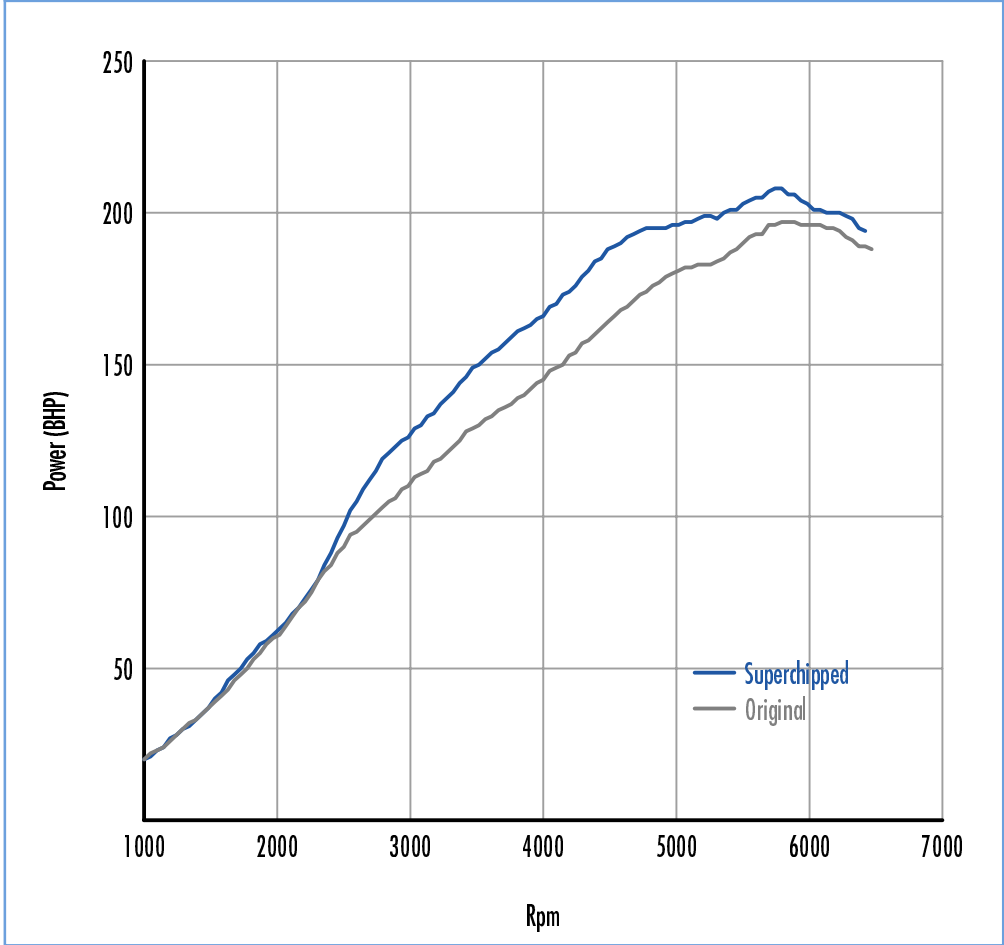

**Power**      **24 BHP increase @ 4350 Rpm**

Superchipped Max 208 BHP @ 5751 Rpm  
Original Max 197 BHP @ 5848 Rpm

**Torque**      **42 Nm increase @ 2851 Rpm**

Superchipped Max 309 Nm @ 3431 Rpm  
Original Max 268 Nm @ 2996 Rpm