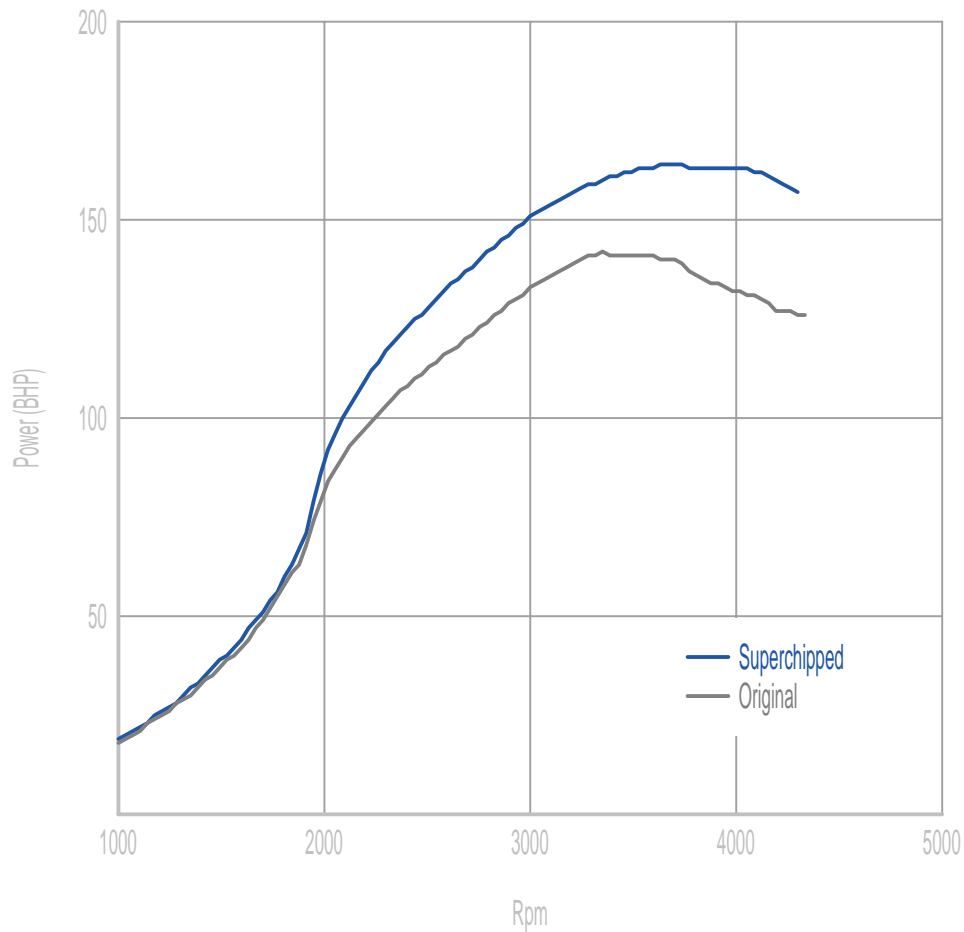

Power

33 BHP increase @ 4176 Rpm

Superchipped Max 164 BHP @ 3718 Rpm

Original Max 142 BHP @ 3334 Rpm

Torque

50 Nm increase @ 3755 Rpm

Superchipped Max 367 Nm @ 2420 Rpm

Original Max 322 Nm @ 2316 Rpm